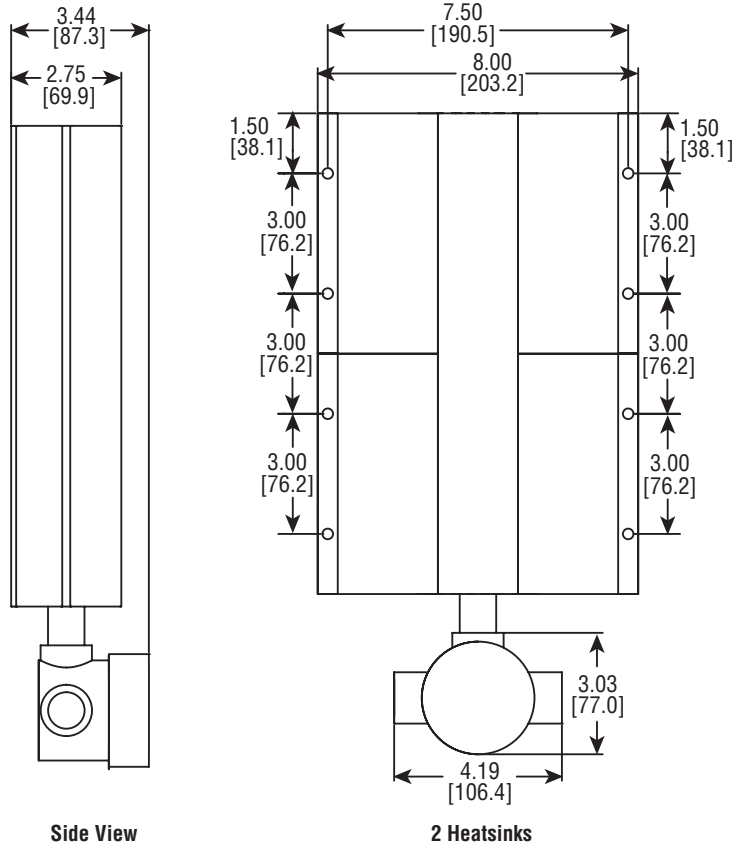

### Explosion Proof Enclosure Heater *(cont'd.)*

*Dimensions for 12 inch @ 120V/240V  
In (mm)*

#### Ordering Information

Complete the Model Number using the Matrix provided.

XPMC- Explosion Proof Convection Heater						
CODE	LENGTH					
6	6"					
12	12"					
CODE	VOLTAGE					
1	120V					
2	240V					
4	480V					
CODE	# OF FINS					
0	None					
1	1 side					
3	2 sides					
CODE	Ambient T-stat					
1*	70					
2*	100					
3	Adjustable Thermostat					
CODE	T-Rating					
T2	T2 Rated					
T3*	T3 Rated					
XPMC-	6	1	0	1	T2	Typical Model Number

\*not available for 480V

\*\*480V model comes with an adjustable T-stat.